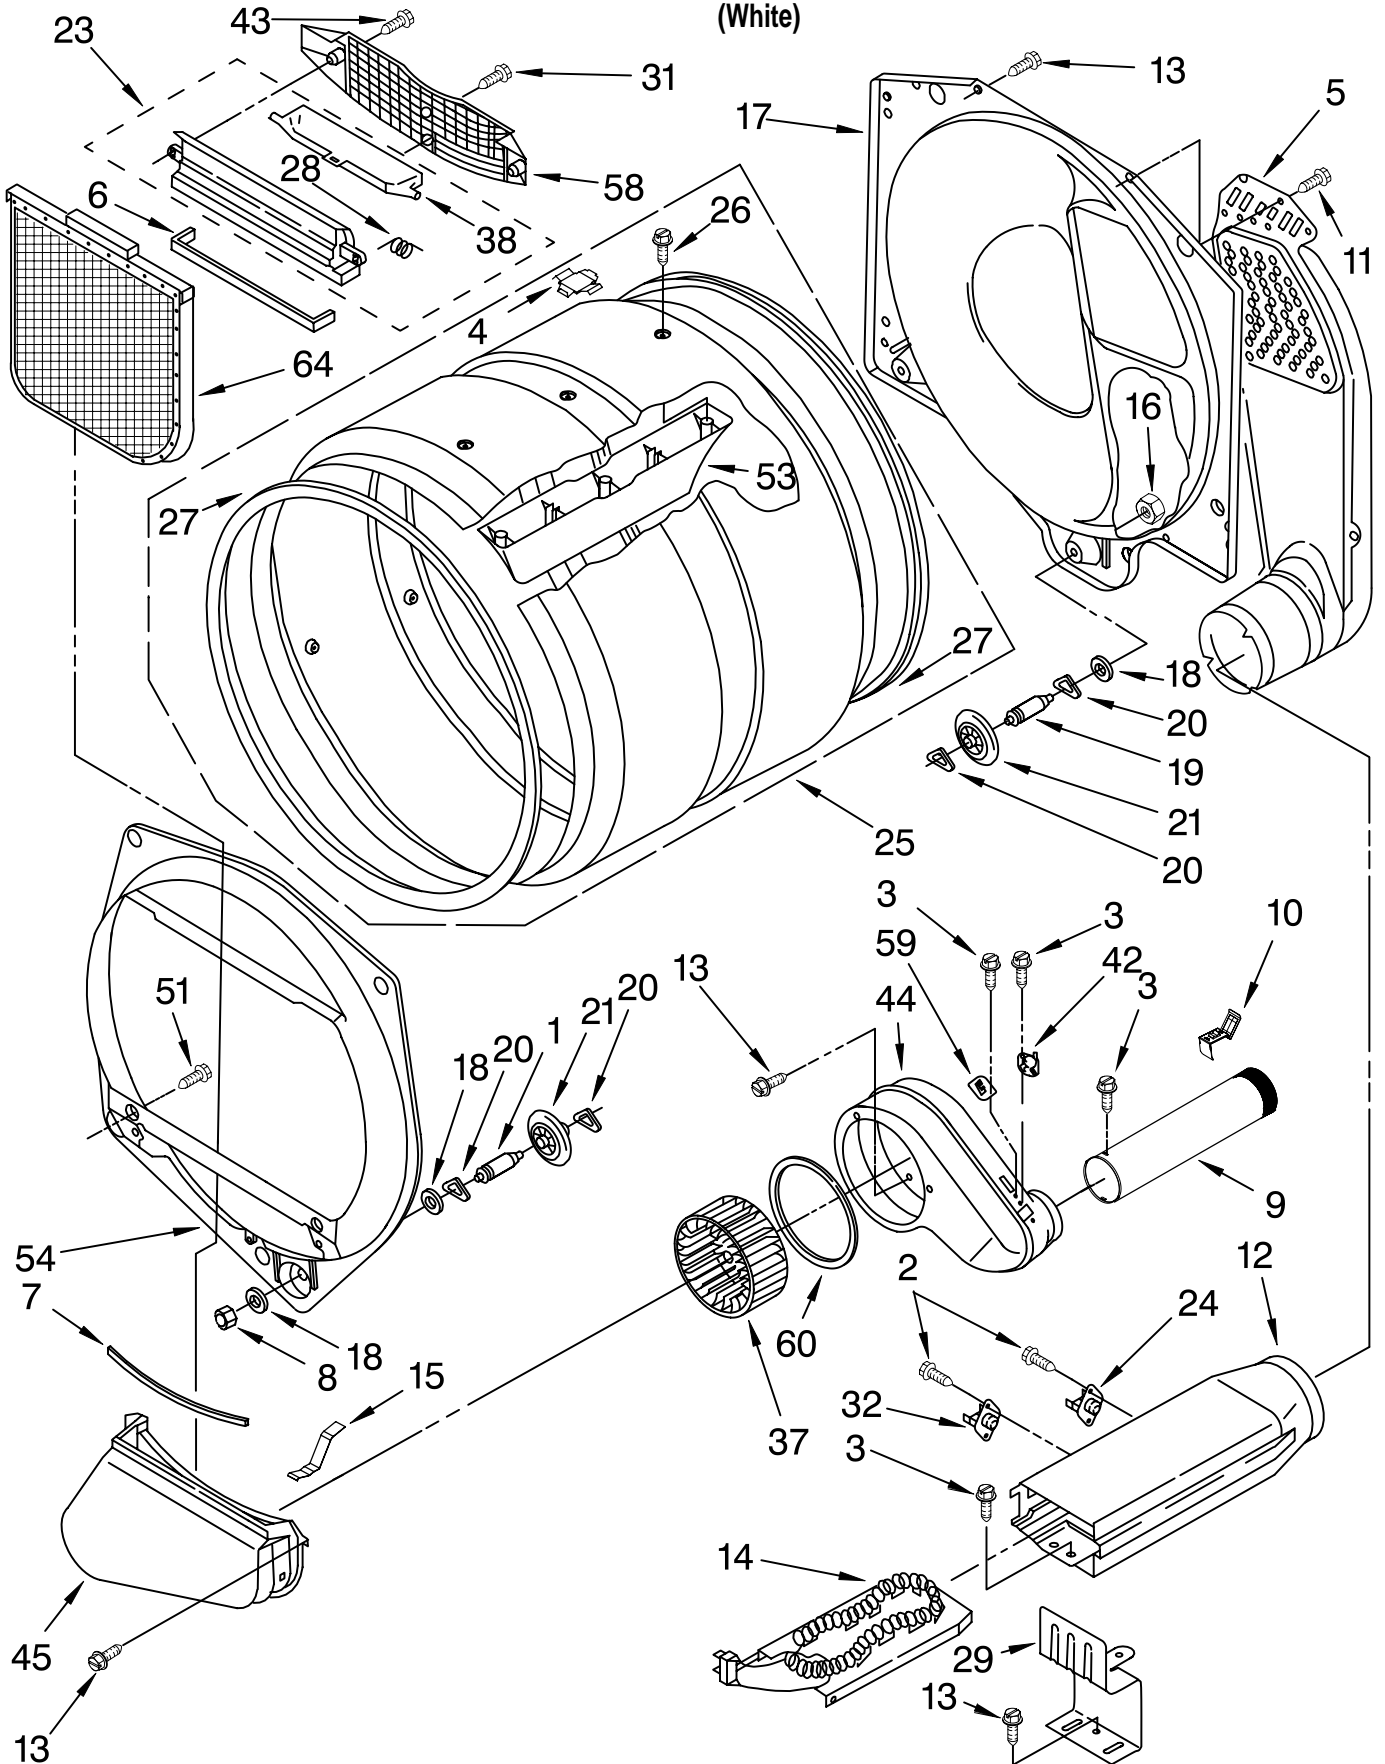

BULKHEAD PARTS

For Model: CEM2750TQ0
(White)

FOR ORDERING INFORMATION REFER TO PARTS PRICE LIST

BULKHEAD PARTS

For Model: CEM2750TQ0
(White)

Illus. No.	Part No.	DESCRIPTION	Illus. No.	Part No.	DESCRIPTION	Illus. No.	Part No.	DESCRIPTION
1	8575324	Shaft, R.H. Thread	16	W10001120	Nut, 3/8-16 (L.H.)	31	487909	Screw, 8-15 x 1/2
2	90767	Screw, 8-18 x 3/8	17	3387809	Bulkhead, Rear	32	3391914	Thermostat 295°F (146°C)
3	8533971	Screw, 8-18 x 5/16	18	3387459	Washer, Support	37	697772	Wheel, Blower
4	8066086	Drum Hole Plug	19	8575325	Shaft, L.H. Thread	38	3394984	Door, Lint Screen
5	697354	Air Duct Assembly	20	690997	Ring, Tri	42	3387138	Thermostat, Internal-Bias
6	697813	Seal, Outlet Housing	21	8536973	Roller, Support	43	3387230	Screw, 10-16 x 3/4
7	697814	Seal, Drum Front	23	3394985	Housing, Outlet	44	8544362	Housing, Blower
8	3934666	Nut, 3/8 x 16 (R.H.)	24	8318314	Cut-Off, Thermal (Includes Illus. 32)	45	8066168	Lint Duct Assembly
9	8066224	Exhaust Pipe	25	8318215	Drum Complete	51	3357011	Screw, 10-16 x 1/2
10	8572105	Clip	26	W10109200	Screw, 11-16 x 3/4	53	697693	Baffle, Drum (3)
11	693995	Screw, 8-18 x 3/8	27	697694	Seal, Drum	54	697557	Bulkhead, Front
12	3392537	Box, Heater	28	3394986	Spring, Lint Screen	58	8299979	Grill, Outlet
13	3390647	Screw, 8-18 x 1/2	29	8066099	Bracket, Heater Box	59	3392519	Thermal Fuse
14	3387748	Element, Heater				60	697770	Seal, Cover Plate
15	8066208	Clip-Spring				64	8066170	Screen, Lint

FOR ORDERING INFORMATION REFER TO PARTS PRICE LIST